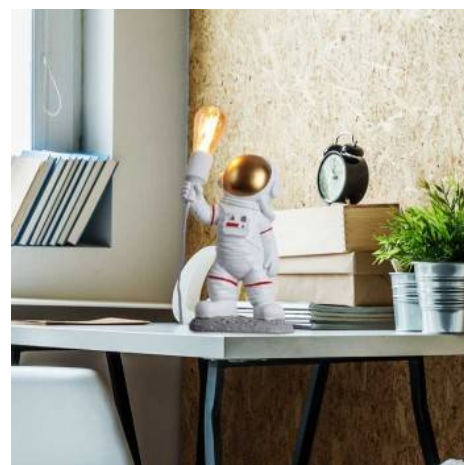

Astronaut table lamp "Aldrin".

Ref. L4035-MP-1

Astronaut table and floor lamp made of resin. Small and light lamp easy to carry, to take it with you wherever you want. For all space lovers. Highly recommended for children's rooms, children, as a space desk lamp, for hotels, bars, restaurants, cafes, and any indoor room. Creative table lamp made of resin, with multiple details in the texture of the spacesuit. The astronaut holds an E27 socket in his right hand. E27 bulb, not included. It is recommended to place a filament bulb to create a unique and comfortable atmosphere in the room. With all the elements for quick and easy installation.

Product data

Socket	E27
Orientable	No
Dimensions (mm) LxLxh	220x140x340
Material	Resin
Use Outdoor	No
IP	IP20
Temperature range	-20°C ~ +40°C
Frequency of use	Normal
Certificates	CE, ROHS
Warranty	10 years
Mounting	Surface