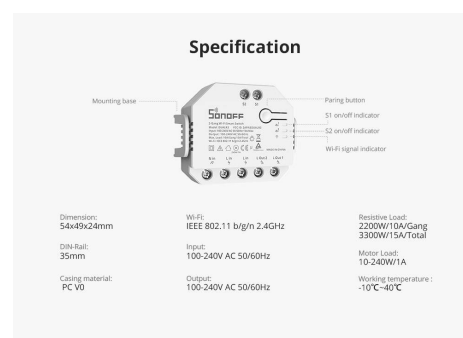

Wifi Programmable Smart Light Smart Switch - SONOFF - DUALR3

Ref. SONOFFDUALR3

Dual-relayWi-Fi smart switch with power control that offers the ability to turn the device on or off remotely. Program the on/off of different devices or share full control with your family. The smart switch works for lights, motorized fixtures and appliances. Control remotely, from wherever you want, using the EWeLink app, app on iOS and Android mobiles. Compatible with Amazon Alexa and Google Assistant. Saves energy. Controls electronic devices via WiFi or a 2/3/4G mobile network. Control with voice by setting up Siri in eWeLink. Two-way two-channel switch.

Datos del producto

Frequency (Hz)	50 - 60
Dimensions (mm) LxHxW	54x49x24
Weight (g)	58
Material	PC
Temperature range	-10°C-40°C
Certificates	CE
Warranty	According to legal guarantee: 2 years
Maximum power (W)	2200W (10A) / 3300W (15A)
Control system	WiFi