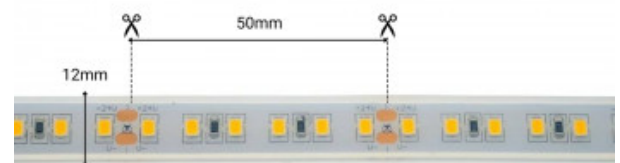

### LED Strip 24V DC - Monochrome - 18W/m - 12mm - IP67 - 5 metres - 120LED/m

#### Ref. B1553

The 24V single color LED strip has a power of 18W/m and comes in a roll of 5 metres. With a density of 120 LED/m, it offers a high quality lighting with an efficiency of 100 lm/W. Due to its minimal voltage drop, it is a perfect choice for long distance installations without the need for additional components. Available in 4 shades: extra warm white (2700K), warm white (3000K), neutral white (4000K) and cool white (6500K).

#### Product data

Hue	Cool white, Neutral white, Warm white, Extra warm white
Kelvin (K)	3000, 4000, 2700, 6500
Lumens (Lm)	1470lm (6500K)
Beam angle (°)	120
LED Type	SMD 2835
Dimmable	Yes
Power (W)	90
Nominal Voltage (V)	24V-DC
Frequency (Hz)	50 - 60
Dimensions (mm) LxH	5000x12x5
Use Outdoor	Yes
IP	IP67
Lifetime (h)	25000
Energy efficiency class	A+ (2021)
Certificates	CE, ROHS
Warranty	According to legal guarantee: 2 years
Power/m (W/m)	18

No. of chips/metre	120
Cutting distance (mm)	50
Adhesive	No
Track width (mm)	12