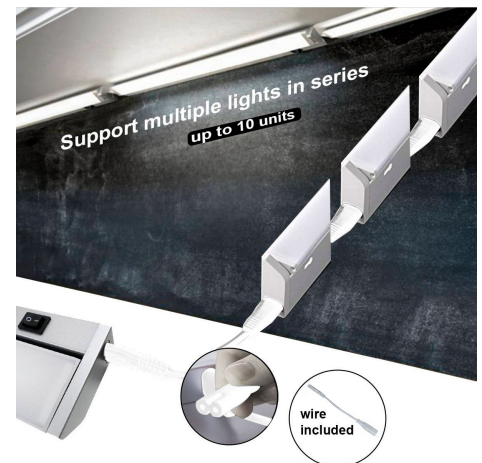

CCT inter-connectable orientable LED luminaire for under furniture 60cm 8W

Ref. B7311-CCT

Adjustable and dimmable LED CCT luminaire for under furniture, kitchens and cabinets 556x61x24mm. You can adjust the light temperature with the built-in dial (2700K; 4000K; 6500K). In addition to color temperature, you can also adjust the brightness between 100%, 40% and 15%. With a power factor >0.5 it has a luminous flux between 554 to 644 lumens. Power of 8W. With a beam opening angle of 120 degrees and an optimum color rendering index CRI>80. SMD2835 LED chip. IP20. Under cabinet luminaire rotatable from 0° to 170° to meet the lighting needs of the space. For furniture, closets, kitchens, studios, washbasin shelves, etc. Includes power cable and interconnection.

Datos del producto

Hue	CCT
Kelvin (K)	4000, 2700, 6500
CRI	80-85
Opening angle (°)	120
UGR	No
LED Type	SMD2835
Dimmable	Yes
Power (W)	8
Driver	Internal
Sensor	No
Orientable	Yes
Dimensions (mm) LxIxh	556x61x24
Material	Aluminium
Use Outdoor	No
IP	IP20
Temperature range	-20°C ~ +40°C
Frequency of use	Intensive
Certificates	CE, ROHS