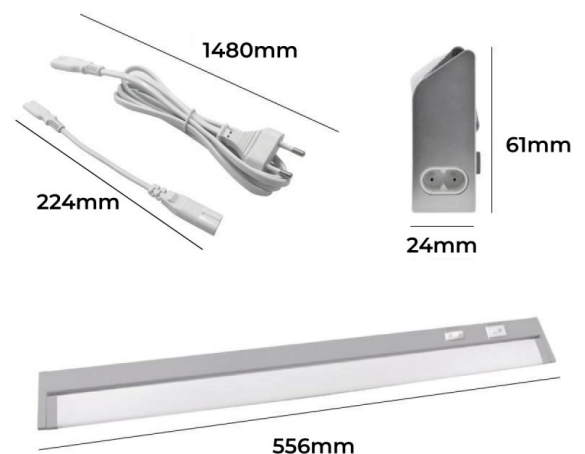

CCT inter-connectable orientable LED luminaire for under furniture 60cm 8W

Ref. B7311-CCT

Adjustable and dimmable LED CCT luminaire for under furniture, kitchens and cabinets 556x61x24mm. You can adjust the light temperature with the built-in dial (2700K; 4000K; 6500K). In addition to color temperature, you can also adjust the brightness between 100%, 40% and 15%. With a power factor >0.5 it has a luminous flux between 554 to 644 lumens. Power of 8W. With a beam opening angle of 120 degrees and an optimum color rendering index CRI>80. SMD2835 LED chip. IP20. Under cabinet luminaire rotatable from 0° to 170° to meet the lighting needs of the space. For furniture, closets, kitchens, studios, washbasin shelves, etc. Includes power cable and interconnection.

Datos del producto

Hue	CCT
Kelvin (K)	4000, 2700, 6500
CRI	80-85
Opening angle (°)	120
UGR	No
LED Type	SMD2835
Dimmable	Yes
Power (W)	8
Driver	Internal
Sensor	No
Orientable	Yes
Dimensions (mm) LxIxh	556x61x24
Material	Aluminium
Use Outdoor	No
IP	IP20
Temperature range	-20°C ~ +40°C
Frequency of use	Intensive
Certificates	CE, ROHS