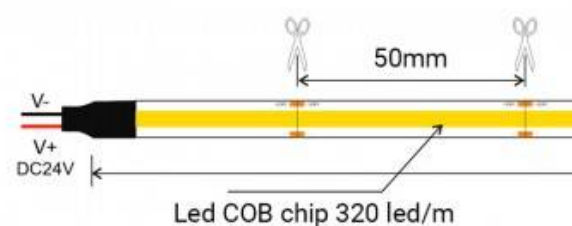

Emitiendo hacia arriba, excelente efecto de luz

Emisión de luz hacia abajo, antideslumbrante

Kit SKYline linear lighting COB 320led/m 120W 10m

Ref. SKY10

Kit to assemble the new SKYline suspended linear lighting system. Create unique spaces with the new suspended linear lighting technology. Multiple installation possibilities for large spaces with a total length of 10 meters. Minimalist and architectural aesthetics ideal as decorative lighting for hotels, exhibitions, and any interior room of the home or business. Adjustable in an angle of up to 45 degrees. The most professional finish with multiple lighting possibilities: wall washer, direct or indirect light. The kit includes the 24V COB LED strip, dimmable, with a width of 10mm and a length of 10 meters. With a total of 320 LED chips/m and a high luminous efficiency of 123lm/W.

Product data

| | |
|-----------------------|---------------------------------------|
| Hue | Cool white, Neutral white, Warm white |
| Kelvin (K) | 6000, 4000, 2700 |
| LED Type | COB |
| Dimmable | Yes |
| Nominal Voltage (V) | 24V-DC |
| Frequency (Hz) | 50 - 60 |
| Dimensions (mm) Lxhx | 1000x20 |
| Material | Acero, |
| Use Outdoor | No |
| IP | IP20 |
| Temperature range | -20°C ~ +40°C |
| Frequency of use | Intensive |
| Certificates | CE, ROHS |
| Warranty | According to legal guarantee: 2 years |
| Cutting distance (mm) | 50 |
| Adhesive | 3M |
| Track width (mm) | 10 |
| Mounting | Hanging |

Product variants

| Reference | Attributes | |
|-------------|---|--|
| SKY10-N-270 | Colour - Black,Colour temperature - Warm White |  |
| SKY10-N-BN | Colour - Black,Colour temperature - Neutral White |  |
| SKY10-N-BF | Colour - Black,Colour temperature - Cool White |  |