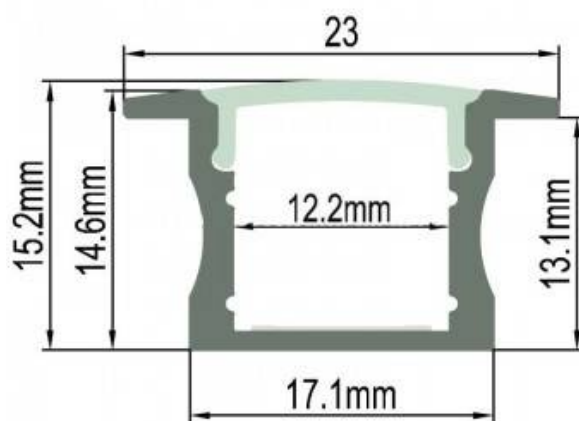

### Aluminum profile for recessed LED strip 23x15mm (2 meters)

#### Ref. BPERF23X15

23x15mm recessed aluminum profile for wall. It facilitates the installation of recessed LED strips, with a clean and professional finish. It is available in 2 meter bars. \*\* Diffuser and accessories not included \*\*.

#### Product data

Dimensions (mm) LxIxh	23x15
Material	Aluminium
Use Outdoor	No
IP	IP20
Certificates	CE, ROHS
Warranty	According to legal guarantee: 2 years

## Product variants

**Reference**

**Attributes**

BPERF23X15-1M

Length - 1 meter

BPERF23X15

Length - 2 metres