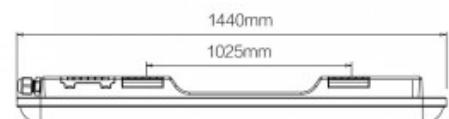

48W
IP65
LED
5280lm

Linkable LED Tri-proof Batten linear fitting - 48W - 150cm - IP65

Ref. B8420-150

The LED Tri-proof batten linear light is 150cm long, has 48W of power, and boasts excellent lighting and watertightness features. Thanks to its materials and its IP65 protection rating design, this product is resistant to water, dust, and other external agents, making it ideal for installation in humid or outdoor environments. Available in neutral white (4000K) and cool white (6500K).

Product data

Lifetime (h)	1440x78x58mm
Certificates	CE, ROHS
Warranty	According to legal guarantee: 2 years
Mounting	Surface
IK	08

Product variants

Reference

Attributes

B8420-150BF

Colour temperature - Cool White