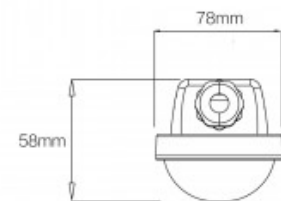

48W
IP65
LED
5280lm

Linkable LED Tri-proof Batten linear fitting - 48W - 150cm - IP65

Ref. B8420-150

The LED Tri-proof batten linear light is 150cm long, has 48W of power, and boasts excellent lighting and watertightness features. Thanks to its materials and its IP65 protection rating design, this product is resistant to water, dust, and other external agents, making it ideal for installation in humid or outdoor environments. Available in neutral white (4000K) and cool white (6500K).

Product data

Lifetime (h)	1440x78x58mm
Certificates	CE, ROHS
Warranty	According to legal guarantee: 2 years
Mounting	Surface
IK	08

Product variants

Reference

Attributes

B8420-150BF

Colour temperature - Cool White