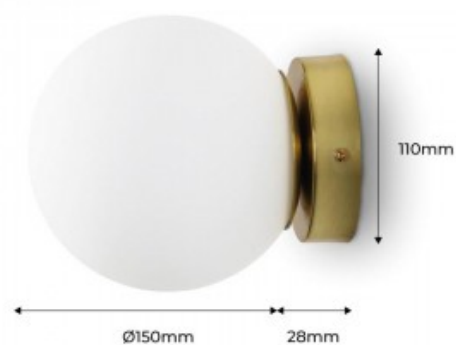

## "Rober" crystal ball wall sconce

### Ref. LD1003

"Rober" wall light with an elegant design composed of an opal glass sphere and a metal base available in gold or black. With simple lines and minimalist character, it offers great versatility in decoration, adapting to both classic or retro interiors and contemporary style. It provides a bright and diffused lighting, ideal for creating a relaxing and cozy atmosphere in any interior room.\*\* Supports E27 G45 bulb - NOT included\*\*.

### Product data

Nominal Voltage (V)	220 - 240 V/AC
Frequency (Hz)	50 - 60
Socket	E27 G45
Orientable	No
Dimensions (mm) LxH	Ø150 x 110mm
Material	Aluminium
Diffuser material	Glass
Use Outdoor	No
IP	IP20
Frequency of use	Normal
Certificates	CE, ROHS
Warranty	According to legal guarantee: 2 years
Mounting	Surface
Maximum power (W)	40W
Style	Minimalist

### Product variants

**Reference**

**Attributes**

LD1003-D

Colour - Gold

LD1003-N

Colour - Black