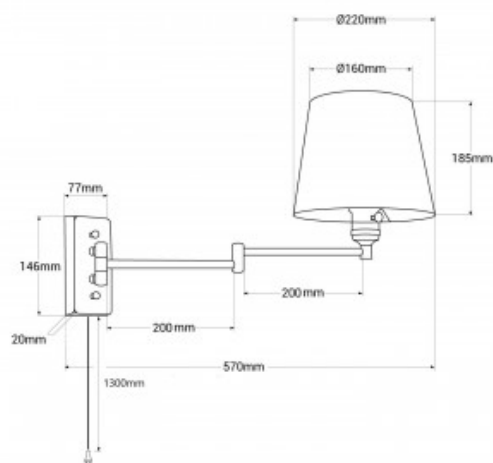

Wall light with articulated arm and "Clark" socket - E27

Ref. L3066-EU

Wall lamp with extendable arm, cable and plug, elegant and classic design, made of aluminum with fabric shade. In addition to its aesthetic qualities, this wall lamp offers great functionality, thanks to its articulated, extendable and adjustable arm. It is ideal for installation in bed headboards, studies or reading corners. Available in white, black, chrome and gold, with white lampshade. It accepts E27 LED bulb - Not included** **Admits E27 LED bulb - Not included**.

Product data

Nominal Voltage (V)	220 - 240 V/AC
Socket	E27
Dimensions (mm) LxHxW	Ø220 x 185 x 570
Material	Aluminium
Diffuser material	Fabric
Use Outdoor	No
IP	IP20
Certificates	CE, ROHS
Warranty	According to legal guarantee: 2 years
Mounting	Surface
Maximum power (W)	40W
Connection	Plug