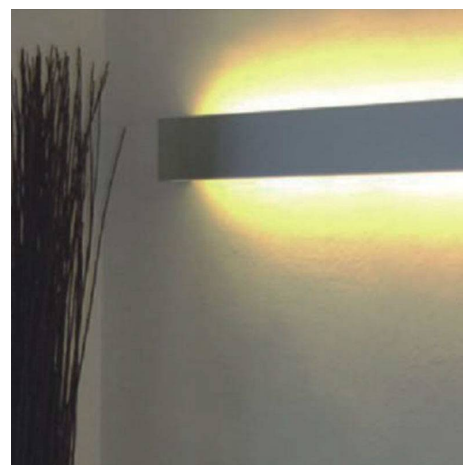

Aluminum profile on bathing surface top/bottom 18x49mm (2mt)

Ref. BPERF18X49

Wallwasher aluminum profile in two directions of measures 18x49mm. Therefore you will need two diffusers for installation, one for the top and one for the bottom. Requires 2 diffusers and start/end caps (not included).