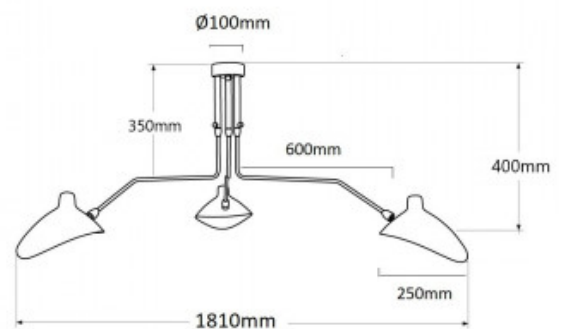

Design ceiling lamp "Muller" - 3xE27

Ref. L3070

Avant-garde and elegant ceiling lamp. It features a chandelier-like aluminum structure with three arms that terminate in unique and distinctive shades. The arms and shades are adjustable, allowing the light to be directed according to specific needs. This lamp is not only aesthetically appealing, but also stands out for its exceptional quality and durability. It's available in black and white colors. **It supports 3 E27 bulbs - NOT included**

Product data

Nominal Voltage (V)	220 - 240 V/AC
Socket	E27
Material	Aluminium
Use Outdoor	No
IP	IP20
Certificates	CE, ROHS
Warranty	10 years
Mounting	Hanging
Style	Minimalist, Design

Product variants

Reference