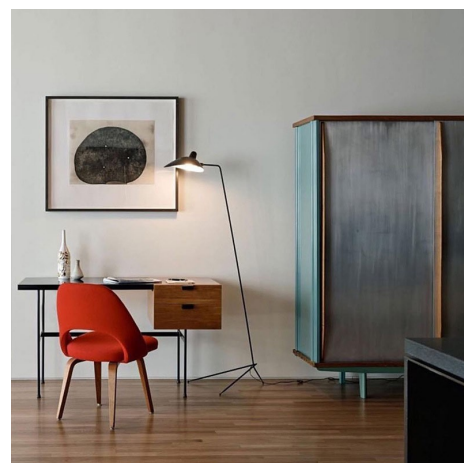

Design floor lamp "Mel" - E27

Ref. L3072-N

Avant-garde and elegant floor lamp. Made of aluminum with matte black finish, it has a unique and distinctive, addressable lampshade. It allows you to adjust the orientation of the light according to the needs of each environment. This lamp is not only aesthetically appealing, but also stands out for its exceptional quality and durability. **E27 bulb - NOT included**