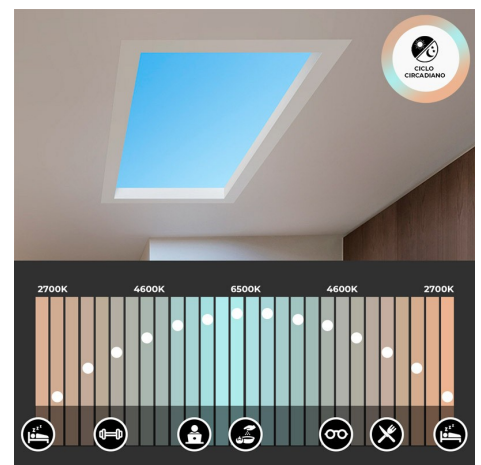

"SMART Blue Skylight" LED Panel - Sky effect - Daylight - 100W - 120x30cm

Ref. B5228-BS-120X30-S

"SMART Blue Skylight" panel of 120x30cm, with advanced technology capable of accurately mimicking sunlight. In addition, through the TUYA app, it can be programmed to simulate the tones of light that occur throughout a day, from sunrise to sunset, thus accompanying the circadian rhythm. It is a product designed especially for offices, public facilities, underground spaces, and other environments where natural light is limited or unavailable. It allows recreating a bright blue sky, establishing a connection with the outdoors, and thereby enhancing the psychophysical comfort of users. **5-year warranty**

Datos del producto

Hue	CCT
Opening angle (°)	45°
Dimmable	No
Power (W)	100
Nominal Voltage (V)	220 - 240 V/AC
Frequency (Hz)	50 - 60
Driver	External
Dimensions (mm) LxLxh	1196 x 298 x 192
Use Outdoor	No
IP	IP20
Frequency of use	Normal
Certificates	CE, ROHS
Warranty	5 years
Cutting dimensions (mm)	1180 x 280
Mounting	Recessed