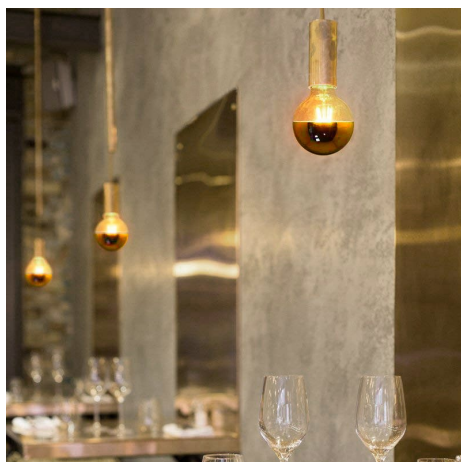

4W
LED

GOLD

LED bulb E27 gold mirror effect - 4W

Ref. ILAR-00737

LED bulb E27 gold mirror effect 4W designed for decorative lamps with indirect light. In its upper part it has a mirrored finish in gold color that prevents glare and generates a unique decorative effect. It emits a very cozy warm light (3000K), with a brightness of 380 lumens, equivalent to a traditional 40W bulb.

Datos del producto

Hue	Warm white
Kelvin (K)	3000
Lumens (Lm)	380
Efficiency (Lm/w)	110
Power (W)	4
Nominal Voltage (V)	220 - 240 V/AC
Socket	E27
Material	Glass
Use Outdoor	No
IP	IP20
Lifetime (h)	25000
Energy efficiency class	F (2021)
Certificates	CE, ROHS
Warranty	According to legal guarantee: 2 years