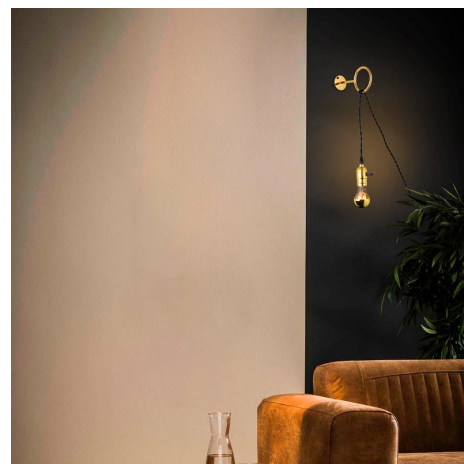

4W
LED

GOLD

LED bulb E27 gold mirror effect - 4W

Ref. ILAR-00737

LED bulb E27 gold mirror effect 4W designed for decorative lamps with indirect light. In its upper part it has a mirrored finish in gold color that prevents glare and generates a unique decorative effect. It emits a very cozy warm light (3000K), with a brightness of 380 lumens, equivalent to a traditional 40W bulb.

Datos del producto

Hue	Warm white
Kelvin (K)	3000
Lumens (Lm)	380
Efficiency (Lm/w)	110
Power (W)	4
Nominal Voltage (V)	220 - 240 V/AC
Socket	E27
Material	Glass
Use Outdoor	No
IP	IP20
Lifetime (h)	25000
Energy efficiency class	F (2021)
Certificates	CE, ROHS
Warranty	According to legal guarantee: 2 years