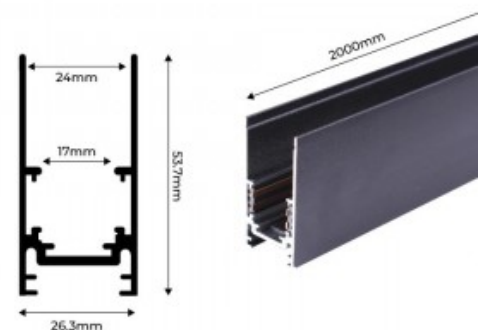

Magnetic track 48V + suspension kit - 2 meters

Ref. CMC-200

Our 20mm surface magnetic track is made of high quality aluminum and is available in black or white. It allows to place magnetic LED spotlights in a very simple way, according to the needs of each project. With the suspension kit it's possible to install this track suspended from the ceiling, allowing to adjust the height to the desired level. The pack includes: ✓ A 2 m long magnetic track. ✓ 2 steel cables 1.5 m long (height adjustable) ✓ 2 track couplers ✓ 2 roof hooks ✓ Aluminum cover to protect the free surface between luminaires. ✓ 2 end caps ✓ All accessories required for installation.

Product data

Material	Aluminium
Use Outdoor	No
IP	IP20
Certificates	CE, ROHS
Warranty	3 years
Mounting	Hanging
Track Type	Magnetic

↗ 2M

Product variants

Reference

Attributes

CMC-200-N

Colour - Black