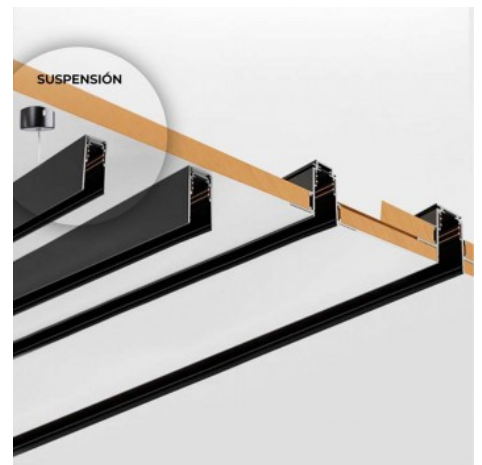

Magnetic track 48V + suspension kit - 2 meters

Ref. CMC-200

Our 20mm surface magnetic track is made of high quality aluminum and is available in black or white. It allows to place magnetic LED spotlights in a very simple way, according to the needs of each project. With the suspension kit it's possible to install this track suspended from the ceiling, allowing to adjust the height to the desired level. The pack includes: ✓ A 2 m long magnetic track. ✓ 2 steel cables 1.5 m long (height adjustable) ✓ 2 track couplers ✓ 2 roof hooks ✓ Aluminum cover to protect the free surface between luminaires. ✓ 2 end caps ✓ All accessories required for installation.

Product data

Material	Aluminium
Use Outdoor	No
IP	IP20
Certificates	CE, ROHS
Warranty	3 years
Mounting	Hanging
Track Type	Magnetic

↗ 2M

Product variants

Reference

Attributes

CMC-200-N

Colour - Black

CMC-200-B

Colour - White