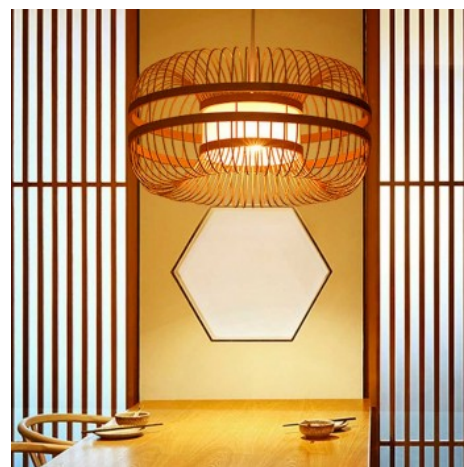

Japanese bamboo pendant lamp "KAIZEN".

Ref. K179

Our Japanese-inspired "KAIZEN" lamp is the ideal complement for your home. Its structure made of bamboo brings the warm and natural look of natural fibers, which adapts to any modern environment. It has a central diffuser and a shade of bamboo fibers arranged symmetrically, creating an original design that allows the light to pass harmoniously to the outside. It has three possible options for the cord and cord finial (white, black and natural rope), so you can choose the one that best combines with your environment. **E27 bulb (not included)**.

Product data

Nominal Voltage (V)	220 - 240 V/AC
Frequency (Hz)	50 - 60
Socket	E27
Orientable	No
Dimensions (mm) LxIxh	ø 400 x height: 250
Material	Bamboo
Use Outdoor	No
IP	IP20
Certificates	CE, ROHS
Warranty	3 years
Mounting	Hanging
Maximum power (W)	60W
Style	Natural
Connection	Light point

Colour - White