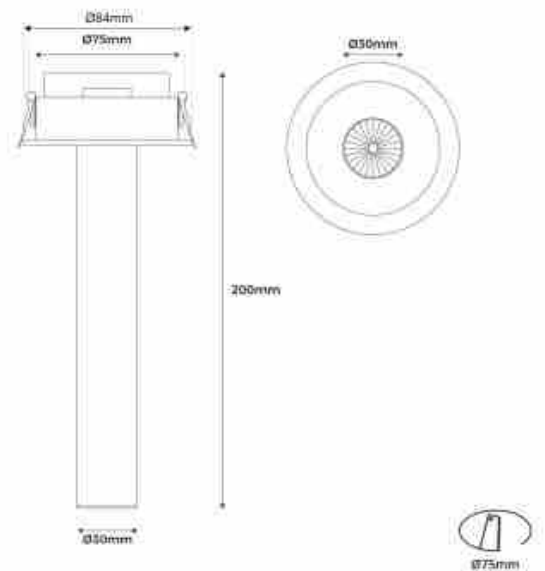

Recessed LED spotlight "ALAI" - Zoom - 200mm - 2800K - LED COB - Cree chip - 7W

Ref. B861

ALAI" LED spotlight with a minimalist and functional design, easily integrated into any lighting project that requires accent lighting or highlighting. It can rotate 360° and tilt 45° to direct the light to the desired point. In addition, it has a zoom that allows to regulate the angle of light aperture, from 15° to 60°, according to the needs. It incorporates a high-capacity COB LED luminaire with a top-quality CREE chip, a driver and a base for recessed mounting in ceilings. It emits a warm white light (2800K), with a power of 7 W and a brightness of 560 lumens. Made of matt lacquered aluminum, it is available in white or black.

Product data

Hue	Warm white
Kelvin (K)	2800
Lumens (Lm)	560
CRI	95-97
Beam angle (°)	15-60
LED Type	COB
Power (W)	7
Nominal Voltage (V)	220 - 240 V/AC
Driver	External
Orientable	Yes
Dimensions (mm) LxIxH	Ø 30 x 200
Material	Aluminium
Use Outdoor	No
IP	IP20
Frequency of use	Normal
Energy efficiency class	F
Certificates	CE, ROHS
Warranty	3 years

Style	Minimalist
Length	200mm
Width	Ø30mm

Product variants

Reference	Attributes	
B861-N	Colour - Black	
B861-B	Colour - White	