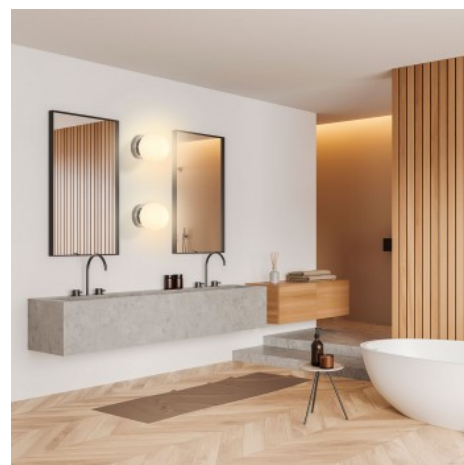

Glass ball wall lamp "AVA" - E27 - IP44

Ref. LE101

"AVA" wall light with a classic and elegant design composed of an opal glass sphere and a metal base available in chrome or black. Its delicate and simple aesthetic stands out in both classic and contemporary style environments. Thanks to its IP44 protection, it's ideal for bathrooms and covered exteriors such as porches or balconies. ****Supports E27 G45 bulb - NOT included****

Product variants

Reference

Attributes

LE101-N

Colour - Black

LE101-CR

Colour - Chrome