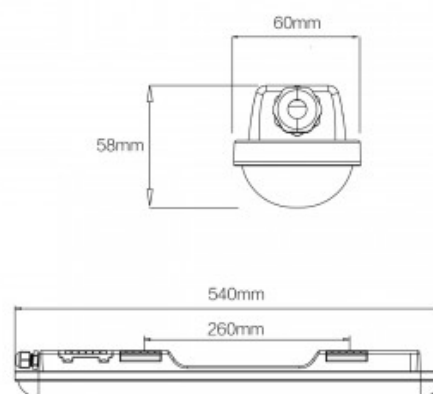

### Linkable LED Tri-proof Batten linear fitting - 9W - 60cm - IP65 - 4000K

#### Ref. B8420-60

The LED Tri-proof batten linear light is 60cm long, has 9W of power, and boasts excellent lighting and watertightness features. Thanks to its materials and its IP65 protection rating design, this product is resistant to water, dust, and other external agents, making it ideal for installation in humid or outdoor environments.

#### Product data

Hue	Neutral white
Kelvin (K)	4000
Lumens (Lm)	990
Beam angle (°)	120
LED Type	SMD 2835
Dimmable	No
Power (W)	9
Nominal Voltage (V)	220-240 V
Frequency (Hz)	50 - 60
Driver	Internal
Sensor	No
Orientable	No
Use Outdoor	Yes
IP	IP65
Temperature range	-20°C ~ +40°C
Lifetime (h)	30000
Certificates	CE, ROHS
Warranty	According to legal guarantee: 2 years