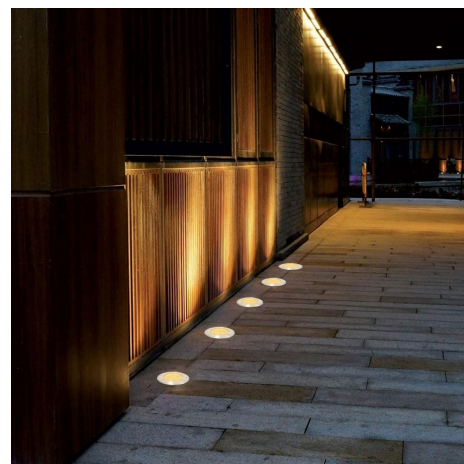

7W  
IP67  
LED  
COB

**LED ground recessed beacon 7W -Warm white - Ø15cm- IP67 - 220v**

**Ref. BA50022-BC**

LED beacon recessed in the ground with 7W of power, designed specifically for outdoor lighting. It has an IP67 degree of protection that gives it a high level of insulation against external factors such as rain and dust. Thanks to its 30° opening angle, it is ideal for illuminating facades or walls, but it is also suitable for illuminating paths, passageways, patios, terraces, among many other applications. Suitable for pedestrian traffic.

**Datos del producto**

Hue	Warm white
Kelvin (K)	3000
Lumens (Lm)	543
CRI	80-85
Power (W)	7
Nominal Voltage (V)	100-240V
Frequency (Hz)	50 - 60
Dimensions (mm) Lxhx	ø 147 x 115
Use Outdoor	Yes
IP	IP67
Frequency of use	Intensive
Certificates	CE, ROHS
Warranty	3 years
Cutting dimensions (mm)	ø 143
Mounting	Recessed