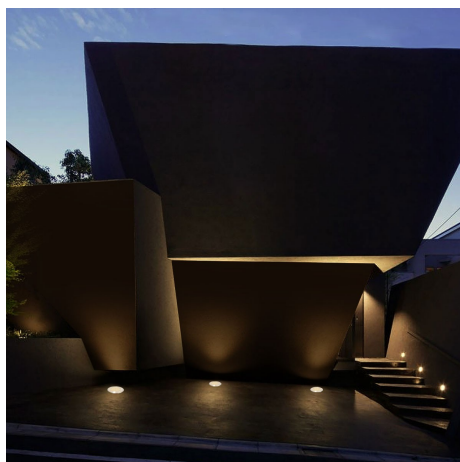

7W  
IP67  
LED  
COB

**LED ground recessed beacon 7W -Warm white - Ø15cm- IP67 - 220v**

**Ref. BA50022-BC**

LED beacon recessed in the ground with 7W of power, designed specifically for outdoor lighting. It has an IP67 degree of protection that gives it a high level of insulation against external factors such as rain and dust. Thanks to its 30° opening angle, it is ideal for illuminating facades or walls, but it is also suitable for illuminating paths, passageways, patios, terraces, among many other applications. Suitable for pedestrian traffic.

**Datos del producto**

Hue	Warm white
Kelvin (K)	3000
Lumens (Lm)	543
CRI	80-85
Power (W)	7
Nominal Voltage (V)	100-240V
Frequency (Hz)	50 - 60
Dimensions (mm) Lxhx	ø 147 x 115
Use Outdoor	Yes
IP	IP67
Frequency of use	Intensive
Certificates	CE, ROHS
Warranty	3 years
Cutting dimensions (mm)	ø 143
Mounting	Recessed