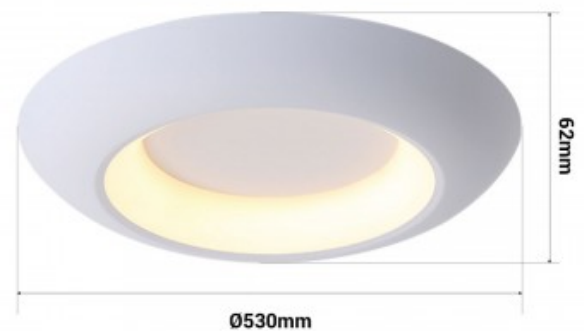

### Ref. LN1622-CCT

Ceiling lamp of Nordic style ceiling type, composed of an aluminum structure and an acrylic diffuser inside. It incorporates an EAGLERISE driver and Sanan LED chip that allows a homogeneous and quality lighting with a power of 21W. Thanks to its CCT system it is possible to select the color temperature between warm white (3000K) and neutral white (4000K), allowing to choose the type of light that best suits the needs of each space. Available in white and gray.

### Product data

Hue	Neutral white, Warm white, CCT
Kelvin (K)	3000, 4000
Lumens (Lm)	1000
LED Type	CHIP San'an
Power (W)	21
Nominal Voltage (V)	12 - 24 V/DC
Frequency (Hz)	50 - 60
Driver	Eaglerise
Dimensions (mm) Lxhx	ø 530 x 62
Lifetime (h)	25000
Energy efficiency class	A+ (2021)
Certificates	CE, ROHS
Warranty	According to legal guarantee: 2 years
Style	Minimalist, Nordic