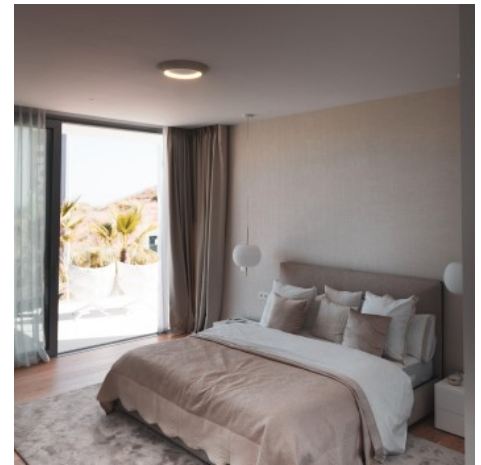

21W
LED
CCT
System
SOSAA
SAALETTRE

FAX" Ceiling LED Ceiling Light - CCT 3000K - 4000K - 21W

Ref. LN1622-CCT

Ceiling lamp of Nordic style ceiling type, composed of an aluminum structure and an acrylic diffuser inside. It incorporates an EAGLERISE driver and Sanan LED chip that allows a homogeneous and quality lighting with a power of 21W. Thanks to its CCT system it is possible to select the color temperature between warm white (3000K) and neutral white (4000K), allowing to choose the type of light that best suits the needs of each space. Available in white and gray.

Product data

Hue	Neutral white, Warm white, CCT
Kelvin (K)	3000, 4000
Lumens (Lm)	1000
LED Type	CHIP San'an
Power (W)	21
Nominal Voltage (V)	12 - 24 V/DC
Frequency (Hz)	50 - 60
Driver	Eaglerise
Dimensions (mm) Lxhx	ø 530 x 62
Lifetime (h)	25000
Energy efficiency class	A+ (2021)
Certificates	CE, ROHS
Warranty	According to legal guarantee: 2 years
Style	Minimalist, Nordic