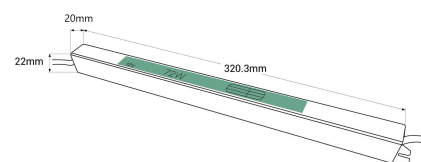

Ultra slim power supply 12V - 72W - IP20

Ref. SSL-72-12

Ultra slim 72W high efficiency power supply. It is designed to power LED luminaires with a voltage of 12V and a maximum of 6A. Due to its slim design, only 2.2cm high, it is especially useful when space for mounting a power supply is limited. It is perfect for advertising lightboxes, signage and linear luminaires.

Datos del producto

Power (W)	72
Nominal Voltage (V)	100-240V
Frequency (Hz)	50 - 60
Dimensions (mm) LxIxh	320.3 x 20 x 22
Material	Plastic
Use Outdoor	No
IP	IP20
Certificates	CE, ROHS
Warranty	According to legal guarantee: 2 years
Output voltage (V)	12V
Maximum intensity (A)	6