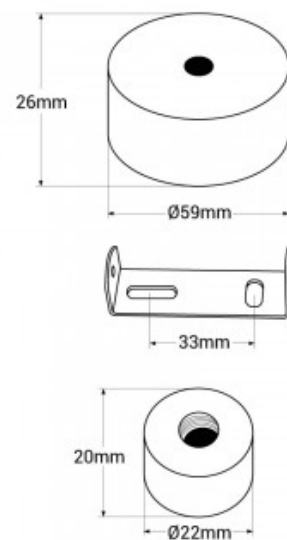

Product data

Material	Metal
Use Outdoor	Yes
IP	IP65
Certificates	CE, ROHS
Warranty	According to legal guarantee: 2 years