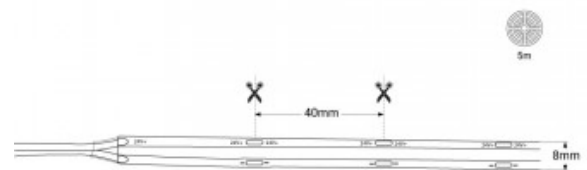

**COB LED Strip 24V DC - 12W/m - Colours - 8mm - IP20 - 5m roll - Cut every 4 cm**

**Ref. B1559-5-C**

The 24V DC COB LED strip is characterized by bright and uniform lighting, with no shadows and no visible light spots, unlike traditional LED strips. Additionally, its slim 8mm design and great flexibility allow for easy installation in any space. It allows cuts every 4cm. Incorporating COB technology, it has a high luminous efficacy of 100lm/W, with a density of 320 LED/meter. Available in colours: blue, ice, red, green, pink, yellow and amber.

**Product data**

Efficiency (Lm/w)	123
Beam angle (°)	120
LED Type	COB
Dimmable	Yes
Nominal Voltage (V)	24V-DC
Use Outdoor	No
IP	IP20
Frequency of use	Normal
Certificates	CE, ROHS
Warranty	According to legal guarantee: 2 years
Power/m (W/m)	12
No. of chips/metre	320
Cutting distance (mm)	40
Track width (mm)	8