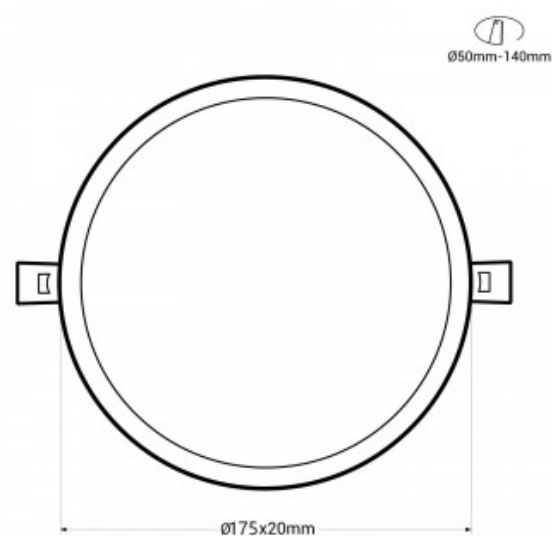

### Recessed LED downlight - 15W - Adjustable cutout diameter: Ø 50-140mm

#### Ref. B1277

LED downlight with adjustable diameter and modern and innovative design. It features 15W of power and an opal diffuser that ensures homogeneous illumination, without glare. This downlight stands out for its sliding fixing springs, which allow it to adjust to holes with a variable diameter ranging from 50 to 90mm. It's available in warm white (3000K), neutral white (4000K) and cool white (6000K). Its installation is very simple and it's suitable for both domestic and commercial use. \*\*Mounting and connection accessories included\*\*

#### Product data

Hue	Cool white, Neutral white, Warm white
Kelvin (K)	3000, 6000, 4000
Dimmable	No
Power (W)	15
Nominal Voltage (V)	220 - 240 V/AC
Dimensions (mm) Lxhx	Ø 175 x 20
Material	Metal, Polycarbonate
Use Outdoor	No
IP	IP20
Certificates	CE, ROHS
Warranty	According to legal guarantee: 2 years
Cutting dimensions (mm)	Ø 50 a 140