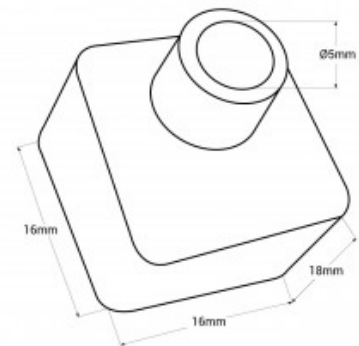

Start/end cap for flexible silicone sleeve 16x16mm - WOS161616

Ref. WOS1616-T-B

Silicone start/end cap for 16x16mm silicone sleeve. Provides protection and gives an aesthetic and professional finish to the installation. Available with start cap, with hole, and blind end cap. Compatible with references WOS1616 and WOS1616-S. **Price includes one cover**.

Product data

Dimensions (mm) Lxhx	16x16x18
Material	Silicone
Use Outdoor	Yes
Temperature range	-20°C ~ +40°C
Certificates	CE, ROHS
Warranty	According to legal guarantee: 2 years

Product variants

Reference