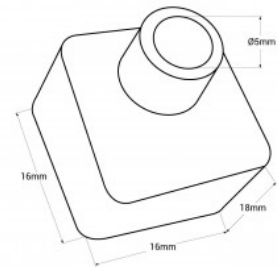

Start/end cap for flexible silicone sleeve 16x16mm - WOS161616

Ref. WOS1616-T-B

Silicone start/end cap for 16x16mm silicone sleeve. Provides protection and gives an aesthetic and professional finish to the installation. Available with start cap, with hole, and blind end cap. Compatible with references WOS1616 and WOS1616-S. **Price includes one cover**.

Product data

Dimensions (mm) Lxhx	16x16x18
Material	Silicone
Use Outdoor	Yes
Temperature range	-20°C ~ +40°C
Certificates	CE, ROHS
Warranty	According to legal guarantee: 2 years

Product variants

Reference