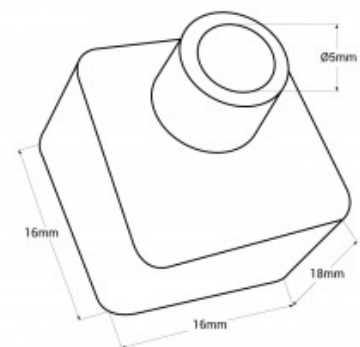

Black start/end cap for flexible silicone sleeve 16x16mm - WOS161616

Ref. WOS1616-T-N

Black silicone start/end cap for 16x16mm silicone sleeve. Provides protection and gives an aesthetic and professional finish to the installation. Available start cap, with hole, and blind end cap. Compatible with part number WOS1616-N. **Price includes one cap**.

Product data

Material	Silicone
Use Outdoor	Yes
IP	IP65
Temperature range	-20°C ~ +40°C
Certificates	CE, ROHS
Warranty	According to legal guarantee: 2 years

Product variants

Reference

Attributes

WOS1616-TI-N