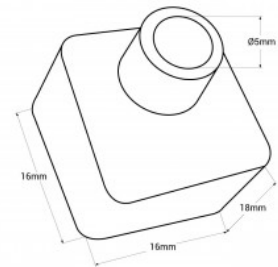

Black start/end cap for flexible silicone sleeve 16x16mm - WOS161616

Ref. WOS1616-T-N

Black silicone start/end cap for 16x16mm silicone sleeve. Provides protection and gives an aesthetic and professional finish to the installation. Available start cap, with hole, and blind end cap. Compatible with part number WOS1616-N. **Price includes one cap**.