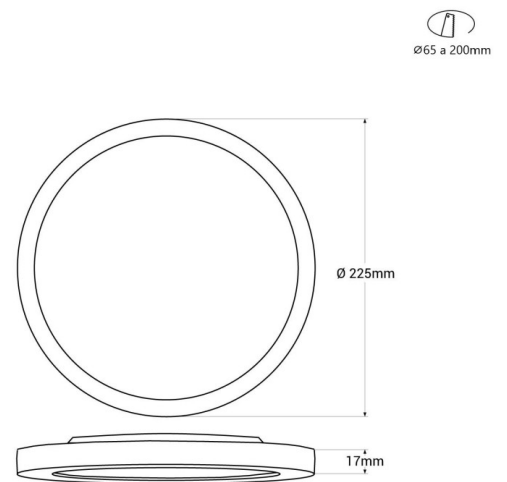

**Outdoor LED CCT ceiling light - 18W - Ø22,5cm - 1450lm - IP44**

**Ref. B1761-18W-B**

LED CCT round ceiling light with a modern and ultra-thin design. Due to its IP44 rating, it can be installed in covered outdoor or wet areas and supports both surface and recessed installation. It incorporates a CCT selector, so it's possible to change the color temperature between warm white (3000K), neutral white (4000K) and cool white (6000K). It is a high efficiency luminaire, which has a power of 18W and emits a luminous flux of 1650 lumens, allowing great energy savings.

**Datos del producto**

Hue	CCT
Kelvin (K)	3000, 6000, 4000
Lumens (Lm)	1650
CRI	80-85
Opening angle (°)	120
LED Type	SMD 2835
Dimmable	No
Power (W)	18
Nominal Voltage (V)	220 - 240 V/AC
Sensor	No
Orientable	No
Material	Polycarbonate
Diffuser material	Polycarbonate
Use Outdoor	Yes
IP	IP44
Energy efficiency class	F
Certificates	CE, ROHS
Warranty	According to legal guarantee: 2 years

Mounting

Recessed or Surface