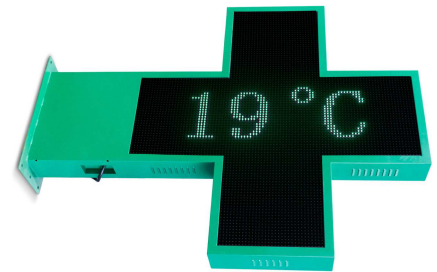

Programmable green monicolor LED pharmacy cross P10 - Outdoor - 96x96cm

Ref. DP10

Green single-color outdoor LED pharmacy cross with double-sided green metal housing. Easily programmable via WiFi. Includes a standard module to display date and time and temperature module. Supports various scenes and effects that allow custom configuration. It is installed on facades of pharmacies and parapharmacies. It is simple to configure, perfect to highlight and promote your business.

Datos del producto

LED Type	DPI
Nominal Voltage (V)	230
Driver	Internal
Dimensions (mm) LxIxh	1340x960
Material	Metal
Use Outdoor	Yes
IP	IP65
Lifetime (h)	30000
Energy efficiency class	F (2021)
Certificates	CE, ROHS
Warranty	According to legal guarantee: 2 years
Mounting	Surface
Connectivity	Wifi
Colour control	Monocolor
Picture Format	TIF
Images	GIF, JPG, PNG
Pitch	P10