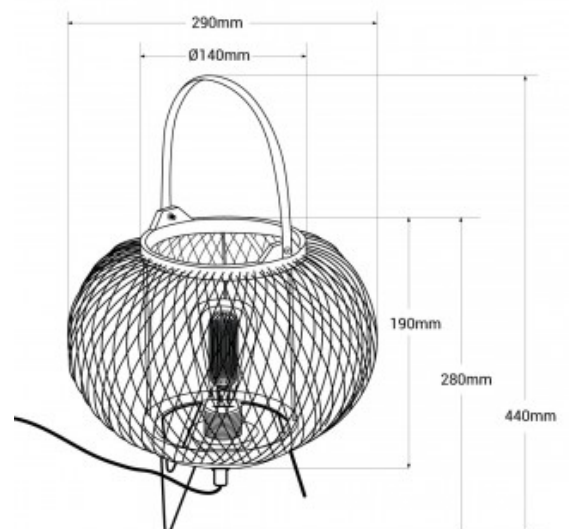

## Bamboo table lamp "Sendai" - E27

### Ref. K185-EU

Our "Sendai" table lamp is the ideal complement for your home. Its structure made of bamboo brings the warm and natural look of natural fibers, which adapt to any modern environment. It is a perfect table lamp to place in the living room or bedroom, although its versatile design adapts to different areas of the home. Available with lamp holder and cable in white or black. \*\* Supports E27 bulb - Not included\*\*.

### Product data

Nominal Voltage (V)	220 - 240 V/AC
Socket	E27
Orientable	No
Dimensions (mm) LxLxh	Ø290x440
Material	Bamboo
Use Outdoor	No
IP	IP20
Certificates	CE, ROHS
Warranty	According to legal guarantee: 2 years
Mounting	Surface
Maximum power (W)	60W
Style	Natural

**Product variants**

**Reference**

**Attributes**

K185-EU-B

Colour - White

K185-EU-N

Colour - Black