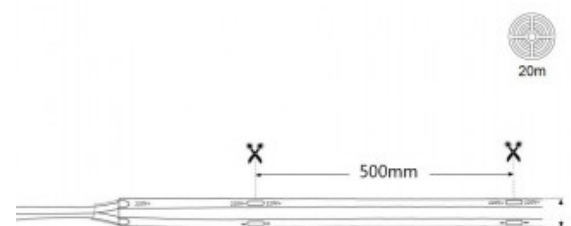

220V AC COB LED Strip - 10W/m - 12mm - IP67 - 20 meters

Ref. B1536-20

The COB LED strip stands out for its bright and uniform lighting, with no shadows or visible light spots, unlike traditional LED strips. It has a total width of 12mm (PCB: 10.5mm) and its great flexibility allows easy installation in any space. It can be cut every 50 cm and has a CRI>90. Incorporating COB technology, it has a high luminous efficacy of 100lm/W, with a density of 288 LED/meter. Due to its IP67 protection rating, it's suitable for outdoor installation. It's dimmable and available in warm white (2700K), neutral white (4000K) and cool white (6000K).

Product data

Hue	Cool white, Neutral white, Warm white
Kelvin (K)	6000, 4000, 2700
CRI	90-95
Beam angle (°)	120
LED Type	COB
Dimmable	Yes
Nominal Voltage (V)	220 - 240 V/AC
Dimensions (mm) LxH	12x20000mm
Use Outdoor	Yes
IP	IP67
Certificates	CE, ROHS
Warranty	According to legal guarantee: 2 years
Power/m (W/m)	10
No. of chips/metre	288
Adhesive	3M
Track width (mm)	12