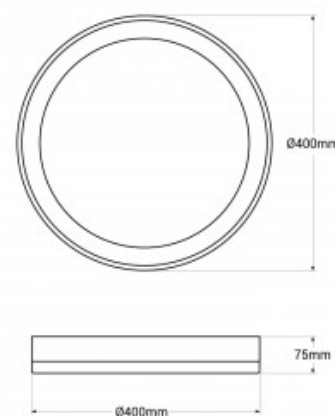

## Round CCT LED ceiling light - 30W - Ø40cm - 2000lm - IP20

### Ref. B1298-CCT

Surface-mounted ceiling light with modern and elegant design. Available in white with white or gray frame. It incorporates a CCT temperature selector, which allows you to adjust the color temperature between warm white (3000K), neutral white (4000K) and cool white (6000K). Highly efficient, it has a power of 30W and emits a luminous flux of 2000 lumens, perfect to achieve remarkable energy savings.

### Product data

Hue	CCT
Kelvin (K)	3000, 6000, 4000
Lumens (Lm)	2000
CRI	80-85
Beam angle (°)	120
LED Type	SMD 2835
Dimmable	No
Power (W)	30
Nominal Voltage (V)	220 - 240 V/AC
Frequency (Hz)	50 - 60
Orientable	No
Dimensions (mm) LxIxh	ø400 x 75
Material	Polycarbonate
Diffuser material	Polycarbonate
Use Outdoor	No
IP	IP20
Lifetime (h)	30000
Energy efficiency class	F

### Product variants

Reference	Attributes	
B1298-B-CCT	Colour - White	
B1298-G-CCT	Colour - Grey	