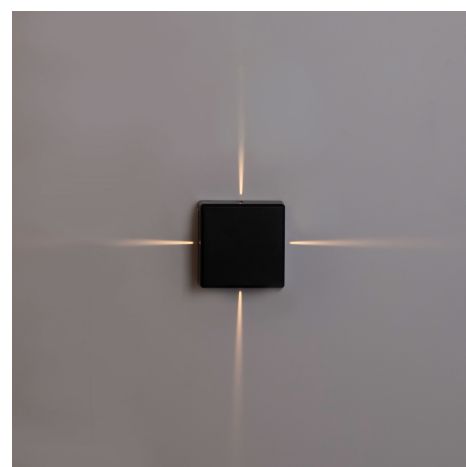

"Karen 4" outdoor square LED wall light - 6W - IP54

Ref. LN1582-N

Modern and elegant square outdoor wall light, made of high-quality black polycarbonate. It emits light from its four sides at a narrow angle, providing enveloping and balanced lighting in a warm light (3000K). With a power of 6W and a CRI > 90, it accurately reproduces colors with great fidelity.

Datos del producto

Kelvin (K)	3000
Lumens (Lm)	480
CRI	90-95
LED Type	SMD 2835
Dimmable	No
Power (W)	6
Nominal Voltage (V)	220 - 240 V/AC
Orientable	No
Dimensions (mm) LxIxh	120 x 120 x 50
Material	Polycarbonate
Diffuser material	Polycarbonate
IP	IP20
Lifetime (h)	25000
Energy efficiency class	F
Certificates	CE, ROHS
Warranty	According to legal guarantee: 2 years
Mounting	Surface
Connection	Light point