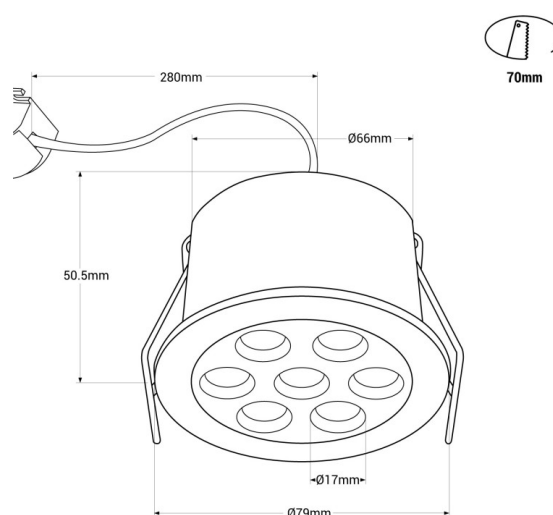

### Recessed round LED downlight - 12W - UGR18 - Cutout Ø 70mm - White

#### Ref. B1227-12W-B-270

Round LED downlight consisting of 7 spotlights with a total power of 12W. Equipped with CREE LED chips. It stands out for its low glare index (UGR<18) and high color rendering index (CRI>90), providing high quality and efficient lighting. Available in warm white (2700K).

### Datos del producto

Kelvin (K)	2700
Lumens (Lm)	755
CRI	90-95
Beam angle (°)	38
UGR	UGR18
LED Type	Chip CREE
Dimmable	No
Power (W)	12
Nominal Voltage (V)	220 - 240 V/AC
Driver	External
Sensor	No
Orientable	No
Dimensions (mm) LxIxh	Ø79 x 50.5
Material	Aluminium
Diffuser material	Polycarbonate
Use Outdoor	No
IP	IP20
Lifetime (h)	25000

## LED Downlights

---

Energy efficiency class	G
Certificates	CE, ROHS
Warranty	According to legal guarantee: 2 years
Cutting dimensions (mm)	Ø70
Mounting	Recessed