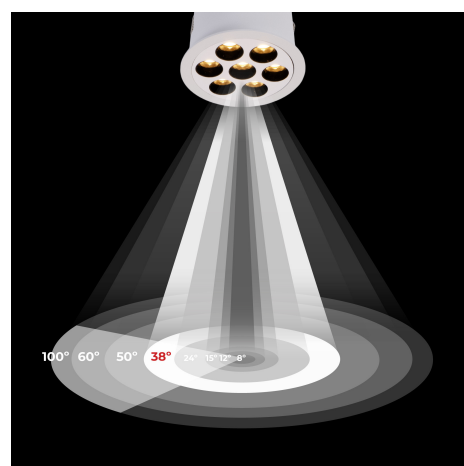

### Recessed round LED downlight - 12W - UGR18 - Cutout Ø 70mm - White

#### Ref. B1227-12W-B-270

Round LED downlight consisting of 7 spotlights with a total power of 12W. Equipped with CREE LED chips. It stands out for its low glare index (UGR<18) and high color rendering index (CRI>90), providing high quality and efficient lighting. Available in warm white (2700K).

### Datos del producto

Kelvin (K)	2700
Lumens (Lm)	755
CRI	90-95
Beam angle (°)	38
UGR	UGR18
LED Type	Chip CREE
Dimmable	No
Power (W)	12
Nominal Voltage (V)	220 - 240 V/AC
Driver	External
Sensor	No
Orientable	No
Dimensions (mm) LxIxh	Ø79 x 50.5
Material	Aluminium
Diffuser material	Polycarbonate
Use Outdoor	No
IP	IP20
Lifetime (h)	25000