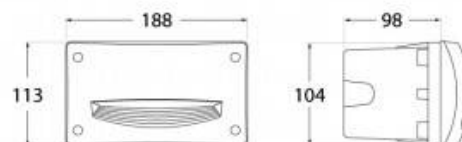

Fumagalli "Leti 200 HS" 3W - IP66 - GX53 - CCT recessed wall-mounted LED beacon

Ref. 4C4.000.000

Wall light for recessed beacon type, elegant and modern design, with a luminous focus directed downward. Manufactured by the Italian company FUMAGALLI in resin resistant to shock, corrosion and degradation by UV rays. Due to its IP66 degree of protection it is suitable for outdoor use. Available in black and white, it includes a 3W GX53 CCT bulb (3000K, 4000K and 6500K).

Product data

Hue	CCT
Kelvin (K)	3000, 4000, 6500
Dimmable	No
Power (W)	3
Frequency (Hz)	50 - 60
Socket	GX53
Dimensions (mm) LxHxW	113x188x98
Material	Resin
Use Outdoor	Yes
IP	IP65
Temperature range	-20°C ~ +40°C
Frequency of use	Intensive
Lifetime (h)	25000
Energy efficiency class	A+ (2021)
Certificates	CE, ROHS
Warranty	According to legal guarantee: 2 years
Cutting dimensions (mm)	179x104