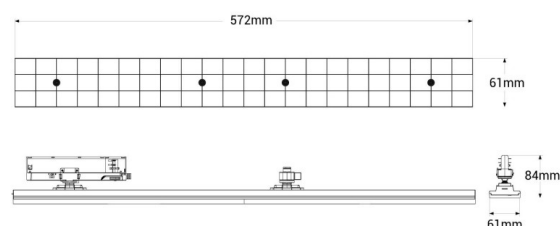

Linear adjustable LED spotlight for 3-phase track - 20W - CCT - CRI90 - KGP Driver - White

### Ref. BLT-20W60-CCT-B

20W linear spotlight for 3-phase track, with modern design and great versatility. Its adjustable, and thanks to its CCT system, allows to select the color temperature between warm white (3000K), neutral white (4000K) and cool white (5000K). It provides high quality lighting with a high color rendering index, CRI>90.

### Datos del producto

Hue	CCT
Kelvin (K)	3000, 4000, 5000
Lumens (Lm)	warm white: 2354lm - neutral white: 2494lm - cool white: 2582lm
CRI	90-95
Opening angle (°)	60
LED Type	SMD 2835
Dimmable	No
Power (W)	20
Nominal Voltage (V)	220 - 240 V/AC
Driver	Internal, KGP
Sensor	No
Orientable	Yes
Dimensions (mm) LxIxh	572 x 61 x 84
Material	Aluminium
Diffuser material	Polycarbonate
Use Outdoor	No
IP	IP20