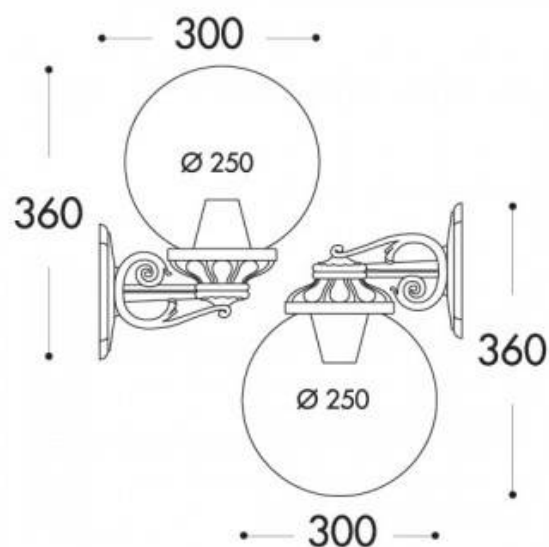

## FUMAGALLI "BISSO G250" Globe Wall Sconce - E27

### Ref. G25.131.000

Wall light Globe "BISSO G250" by FUMAGALLI, combining classic design and unmatched strength. Made of anti-corrosion resin, it is composed of a 250mm diameter sphere and a wall bracket, which allows upward or downward installation. Available with white or black bracket. \*\*It accepts one E27 LED bulb - NOT included\*\*.

### Product data

Nominal Voltage (V)	220 - 240 V/AC
Socket	E27
Dimensions (mm) LxH	Ø250x300x360
Material	Resin
Use Outdoor	Yes
IP	IP55
Temperature range	-20°C ~ +40°C
Frequency of use	Intensive
Certificates	CE, ROHS
Warranty	According to legal guarantee: 2 years

### Product variants

**Reference**

**Attributes**

G25.131.000.AYE27

Colour - Black

G25.131.000.WYE27

Colour - White