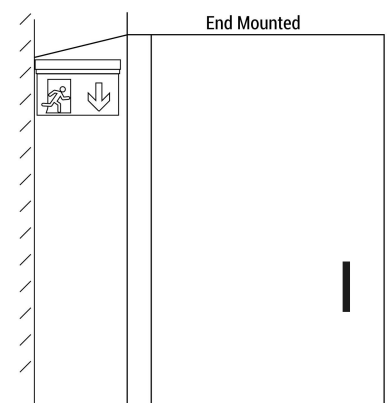

Permanent emergency light with "Hydrant" pictogram

Ref. K-B1061-HIDRANTE

Surface-mounted permanent emergency light with acetate pictogram indicating the location of the hydrant hose. This luminaire remains on at all times, even in the event of a power outage, offering up to 3 hours of autonomy. With LED operation indicator. Its installation on the ceiling or wall is simple and includes all the necessary elements for it.

Datos del producto

Hue	Cool white
LED Type	SMD 2835
Nominal Voltage (V)	220 - 240 V/AC
Frequency (Hz)	50 - 60
Use Outdoor	No
IP	IP20
Certificates	CE, ROHS
Warranty	According to legal guarantee: 2 years
Mounting	Surface
Battery Type	3.7V