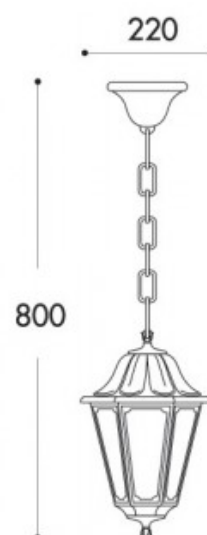

FUMAGALLI SICHEM/ANNA E27 IP55 lantern pendant lamp

Ref. E22.120.000

Pendant lamp with ceiling lantern of Italian design, made of resin resistant to shock and corrosion, as well as degradation by UV rays. It does not require maintenance or painting. Thanks to its IP55 degree of protection, it withstands rain, humidity, dust and dirt. Illuminate and decorate outdoor areas such as gardens or terraces with a product that does not require any maintenance. Equipped with lamp socket for E27 LED bulb.- Bulb not included - E27Ø220x800Opal diffuserEIP55

Product data

Nominal Voltage (V)	100-240V
Socket	E27
Dimensions (mm) LxH	Ø220x800
Material	Resin
Use Outdoor	Yes
IP	IP55
Temperature range	-20°C ~ +40°C
Frequency of use	Intensive
Certificates	CE, ROHS
Warranty	10 years

Product variants

Reference	Attributes	
E22.120.000.AYE27	Colour - Black	