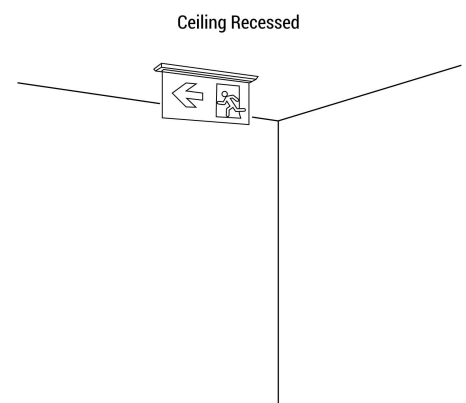

## Recessed permanent emergency light with "Up arrow" pictogram

### Ref. K-B1063-UPARROW

Recessed permanent emergency light with acetate pictogram indicating the location of the exit. This luminaire remains on at all times, even in the event of a power outage, offering up to 3 hours of autonomy. With LED operation indicator. It's recessed into the ceiling and comes with everything needed for installation.

### Datos del producto

Hue	Cool white
LED Type	SMD 2835
Nominal Voltage (V)	220 - 240 V/AC
Frequency (Hz)	50 - 60
Dimensions (mm) LxHx	346 X 308 X 220
Use Outdoor	No
IP	IP20
Certificates	CE, ROHS
Warranty	According to legal guarantee: 2 years
Cutting dimensions (mm)	320 x 56
Mounting	Recessed
Battery Type	3.7V