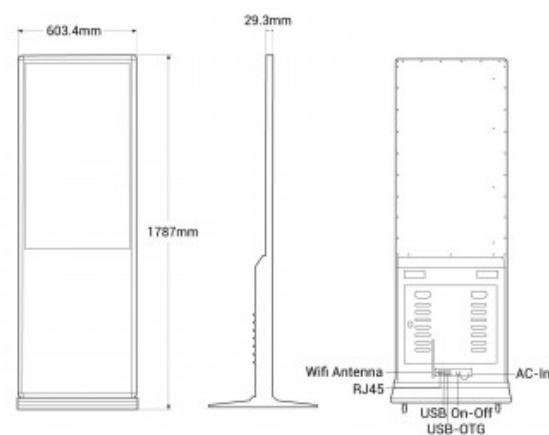

## Full HD LCD digital display - 43" - IP20

### Product data

Nominal Voltage (V)	110 - 220
Dimensions (mm) LxHxW	1787 x 603.4 x 29.3
Use Outdoor	No
IP	IP20
Energy efficiency class	F
Certificates	CE, ROHS
Warranty	According to legal guarantee: 2 years
Connectivity	Wifi, Bluetooth, RJ45 (Ethernet), USB
Inches	43"
Resolution	1920 x 1080
Brightness	250 cd/m <sup>2</sup>
Contrast Ratio	1000:1
Picture Format	16:9
Colours	16.7 million
RAM	2 Gb, 4GB DD3
Storage	16 Gb, 32GB
Operating system	Android 11
Tactile	Yes, No