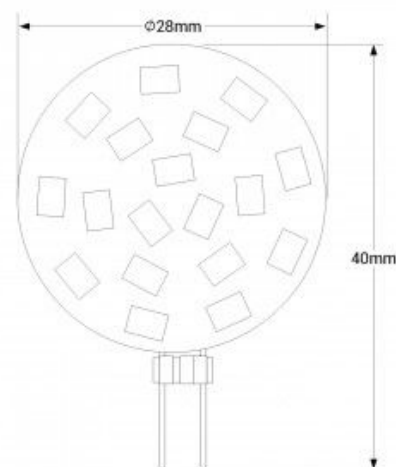

LED G4 bi-pin round flat bulb - 12V AC/DC - 2.5W

Ref. BS1-G4SL-2,5W

High efficiency and high quality G4 bi-pin LED bulb, ideal to replace bi-pin halogen bulbs, with a saving in energy consumption that can exceed 85%. With a power of 2.5W, it offers a brightness of 300 lumens. Especially recommended for vehicles, caravans, boats, signaling lights and camping. Available in warm white (3000K) and neutral white (4000K) and cool white (6000K).

Product data

Hue	Cool white, Neutral white, Warm white
Kelvin (K)	3000, 6000, 4000
Lumens (Lm)	300
Beam angle (°)	180
Dimmable	No
Power (W)	2,5
Nominal Voltage (V)	12V-DC
Socket	G4
Dimensions (mm) LxIxh	ø28 X 40
Material	Polycarbonate
Use Outdoor	No
IP	IP20
Energy efficiency class	F
Certificates	CE, ROHS
Warranty	According to legal guarantee: 2 years

Product variants

Reference

Attributes

BS1-G4SL-2,5W-BF

Colour temperature - Cool White

BS1-G4SL-2,5W-BN

Colour temperature - Neutral White

BS1-G4SL-2,5W-BC

Colour temperature - Warm White