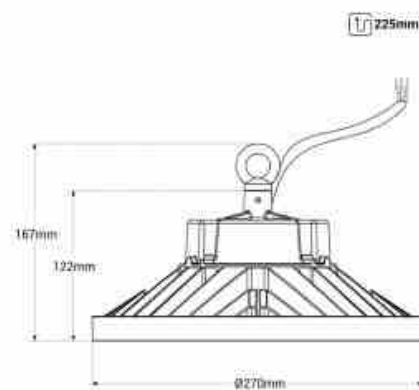

LED High Bay Light - 150W - PHILIPS Lumileds - LIFUD Driver - 5000K - IP65 - 5 years warranty

Ref. B8150-150-5K

UFO LED workshop light with high efficiency and adjustable power: 90W / 120W / 150W. Its compact and lightweight design allows easy and quick installation. It incorporates a Lifud driver and PHILIPS Lumileds LED chips with maximum efficiency: 150 lm/W, which offer a powerful lighting in cool white tone (5000K). **Warranty 5 years**

Product data

Hue	Cool white
Kelvin (K)	5000
Lumens (Lm)	90W/LOW (14234lm) -120W/MID (18680lm) - 150W/HIGH (23138lm)
Efficiency (Lm/w)	150
CRI	70-80
Beam angle (°)	90°
Dimmable	No
Power (W)	90, 120, 150
Nominal Voltage (V)	120-277 V AC
Power factor (cosφ)	0.9
Driver	Internal, LIFUD
Sensor	No
Orientable	No
Dimensions (mm) LxH	Ø270 x 122
Material	Metal
Diffuser material	Polycarbonate
Use Outdoor	Yes