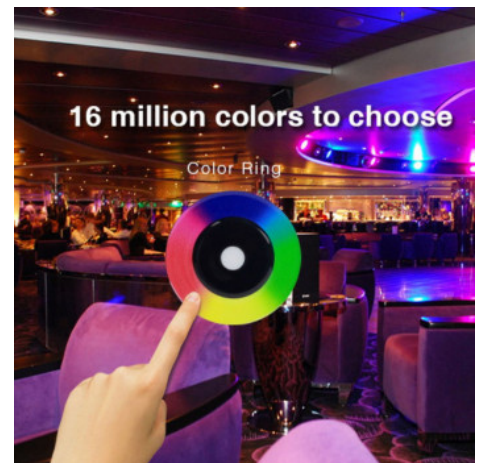

RGBW LED remote control - 4 Zones - BLACK - FUT096B - Mi-Light

Ref. FUT096B

The RGBW "Mi-Light" remote control for 4 zones allows adjusting color, saturation and brightness, creating the necessary groups and combinations. Its rotary wheel and touch bar ensure easy manipulation. It features fast communication speed, anti-interference system, and a transmission distance of 30 m. Available in black color, it works with 2 "AAA" batteries (not included).

Product data

Dimensions (mm) LxHx	120 x 52.5 x 21
Material	Polycarbonate
Use Outdoor	No
IP	IP20
Temperature range	-20°C ~ +60°C
Certificates	CE, ROHS
Warranty	According to legal guarantee: 2 years
Connectivity	RF
Battery Type	3V (AAA * 2PCS)
Control Distance	30m