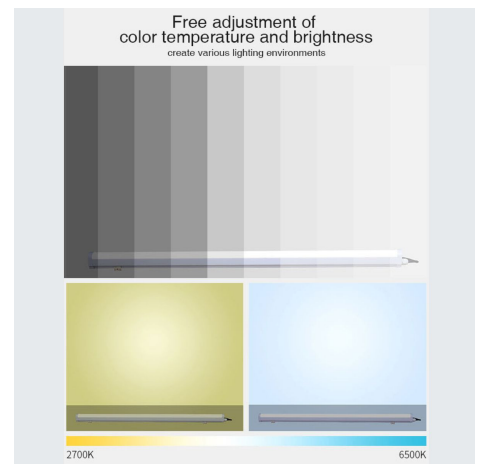

Waterproof RGB + CCT linear light - 18W - RF/WiFi - 100cm - IP66 - Mi-Light

Ref. LL1-18

RGB+CCT 18W LED linear light with IP66 protection rating, suitable for outdoor use. It offers a variety of 16 million customizable colors, along with brightness and color temperature settings to suit various environments. Compatible with MiBoxer/Mi-Light RF RGB + CCT controllers and remote controls.

Datos del producto

Hue	RGB+CCT
Kelvin (K)	2700 - 6500
Lumens (Lm)	1900
Efficiency (Lm/w)	105
CRI	80-85
Opening angle (°)	140
Nominal Voltage (V)	220 - 240 V/AC
Frequency (Hz)	50 - 60
Dimensions (mm) LxLxh	1010 x 51 x 53
Material	Polycarbonate
Diffuser material	Polycarbonate
Use Outdoor	Yes
IP	IP66
Temperature range	-20°C ~ +45°C
Certificates	CE, ROHS
Warranty	According to legal guarantee: 2 years
Connectivity	RF
Control Distance	30m