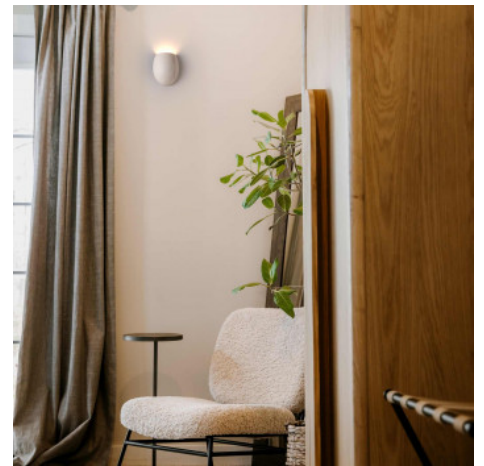

Wall light "Mery" - Plaster - 1 x G9

Ref. B287

"Mery" plaster wall light. It integrates perfectly into any environment to be painted in the desired color. Decorate your interior spaces with our wall sconces, with elegant and contemporary design for ambient and decorative lighting. *G9 bulb (maximum height 50mm) - Not included *

Product data

Nominal Voltage (V)	220 - 240 V/AC
Socket	G9
Dimensions (mm) LxIxh	125 x 100 x 50
Material	Plaster
Use Outdoor	No
IP	IP20
Certificates	CE, ROHS
Warranty	10 years
Mounting	Surface
Maximum power (W)	7
Style	Minimalist
Connection	Light point