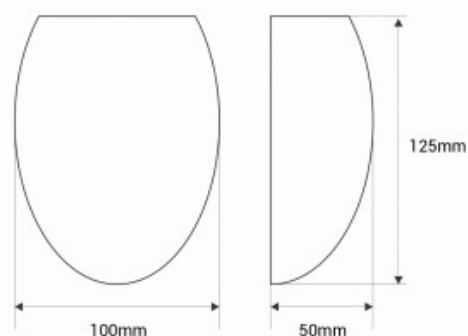

Wall light "Semba" - Concrete - 3 colours - 1 x G9

Ref. B288

Wall sconce made in smooth cement, with G9 socket, available in three colours: off-white, brick red and mottled gray. Decorate your interior spaces with wall lights and wall sconces, perfect for modern and minimalist environments, offering style and durability. *G9 bulb (maximum height 50mm) - Not included*

Product data

Beam angle (°)	110
Dimmable	No
Nominal Voltage (V)	220 - 240 V/AC
Socket	G9
Orientable	No
Dimensions (mm) LxHxW	125 x 100 x 50
Material	Cement
Use Outdoor	No
IP	IP20
Certificates	CE, ROHS
Warranty	10 years
Mounting	Surface
Maximum power (W)	7