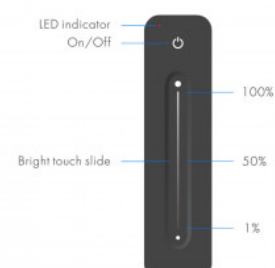

Ultra-slim single color remote control - 1 zone - Touch bar - RF 2.4GHz - Skydance

Ref. SK-R11

Discover the "Skydance" single-colour remote control, with its ultra-slim, modern and intuitive design. From its touch bar you can adjust the brightness from 1 to 100% smoothly and gradually, without flickering. It also includes a practical magnetic wall holder. Compatible with the "Skydance" range of single-colour products. Elevate your lighting experience with this stylish and functional device.

Key function

- R11 1 zone dimming remote

Product data

Dimensions (mm) LxHxh	139 x 36 x 11
Use Outdoor	No
IP	IP20
Temperature range	-30°C ~ +55°C
Certificates	CE, ROHS
Warranty	5 years
Connectivity	RF
Battery Type	3VDC (CR2032)
Colour control	Monocolor
Control Distance	30m