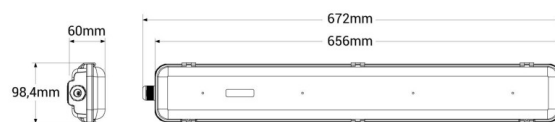

Kit 60cm waterproof LED batten + 2 9W LED T8 tubes - 4000K

Ref. K8480-60-4K

KIT 60cm waterproof LED Batten + 2 9W LED tubes The polycarbonate batten is resistant and durable, ideal for humid and outdoor environments. It supports 2 LED T8 tubes of 60cm. The LED tubes of 9W each, in neutral white shade (4000K) are made of nano PVC. They offer an exceptional luminous efficacy of 147lm/W, providing powerful and uniform lighting for various applications.

Datos del producto

Hue	Neutral white
Kelvin (K)	4000
LED Type	SMD 2835
Dimmable	No
Power (W)	18
Nominal Voltage (V)	220 - 240 V/AC
Sensor	No
Socket	G13
Tube type	T8
Dimensions (mm) LxIxh	656 x 98.4 x 60
Material	Polycarbonate
Diffuser material	Polycarbonate
Use Outdoor	Yes
IP	IP65
Temperature range	-20°C ~ +40°C
Energy efficiency class	E
Certificates	CE, ROHS
Warranty	According to legal guarantee: 2 years