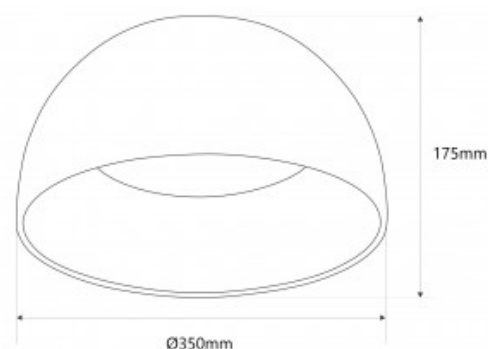

## CCT LED 12W ceiling light - Wood Effect - $\varnothing$ 35cm

### Ref. LYC-698-S-35

12W LED ceiling light featuring large dimensions, suitable for various environments. Versatile style that adapts to any ambiance, highlighting contrasts harmoniously thanks to its metal structure, its wood-effect interior, and a polycarbonate diffuser for uniform and efficient lighting. Thanks to its CCT system (3000K, 4000K, 6000K), it perfectly fits any project. Available in black and white. Make your space shine with style!

### Product data

Hue	CCT
Kelvin (K)	3000, 6000, 4000
Lumens (Lm)	1200
LED Type	SMD 2835
Dimmable	No
Power (W)	12
Nominal Voltage (V)	220 - 240 V/AC
Frequency (Hz)	50 - 60
Driver	External
Sensor	No
Dimensions (mm) LxH	$\varnothing$ 350 x 175
Material	Metal
Diffuser material	Polycarbonate
Use Outdoor	No
IP	IP22
Energy efficiency class	F
Certificates	CE, ROHS
Warranty	According to legal guarantee: 2 years