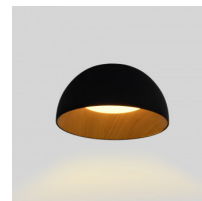

## CCT LED 12W ceiling light - Wood Effect - $\varnothing$ 35cm

### Ref. LYC-698-S-35

12W LED ceiling light featuring large dimensions, suitable for various environments. Versatile style that adapts to any ambiance, highlighting contrasts harmoniously thanks to its metal structure, its wood-effect interior, and a polycarbonate diffuser for uniform and efficient lighting. Thanks to its CCT system (3000K, 4000K, 6000K), it perfectly fits any project. Available in black and white. Make your space shine with style!

### Product variants

**Reference**

**Attributes**

LYC-698-S-35-N

Colour - Black

LYC-698-S-35-B

Colour - White